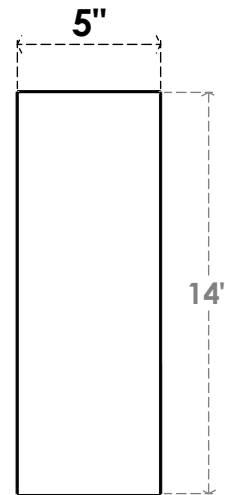

ITEM NUMBER: BRCPC050X10000X1400TRA

5"W X 10"D X 14"H TRADITIONAL ARCHITECTURAL GRADE PVC CLOSED BRACE

SIDE PROFILE

FRONT PROFILE

ISOMETRIC

EKENA MILLWORK
2300 WEST MAIN ST.
CLARKSVILLE, TX 75426
TOLL FREE: 866-607-0453
WWW.EKENAMILLWORK.COM