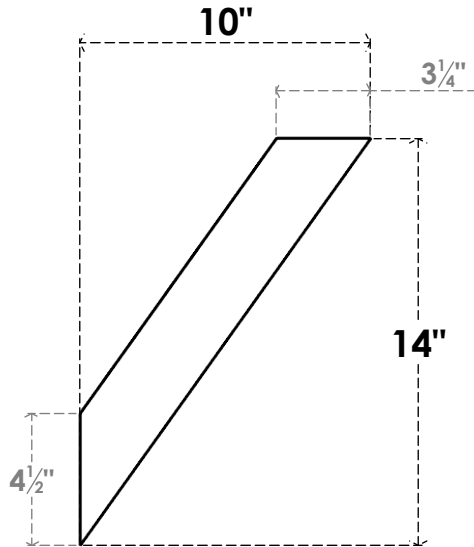

ITEM NUMBER: BRCPC050X10000X1400TRA

5"W X 10"D X 14"H TRADITIONAL ARCHITECTURAL GRADE PVC CLOSED BRACE

SIDE PROFILE

FRONT PROFILE

ISOMETRIC

EKENA MILLWORK
2300 WEST MAIN ST.
CLARKSVILLE, TX 75426
TOLL FREE: 866-607-0453
WWW.EKENAMILLWORK.COM