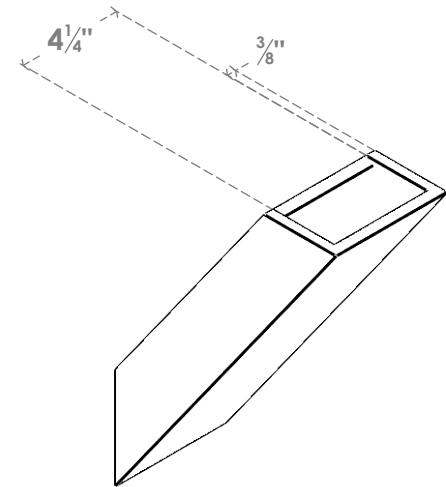

ITEM NUMBER: BRCPC050X10000X1400TRA

5"W X 10"D X 14"H TRADITIONAL ARCHITECTURAL GRADE PVC CLOSED BRACE

SIDE PROFILE

FRONT PROFILE

ISOMETRIC

EKENA MILLWORK
2300 WEST MAIN ST.
CLARKSVILLE, TX 75426
TOLL FREE: 866-607-0453
WWW.EKENAMILLWORK.COM